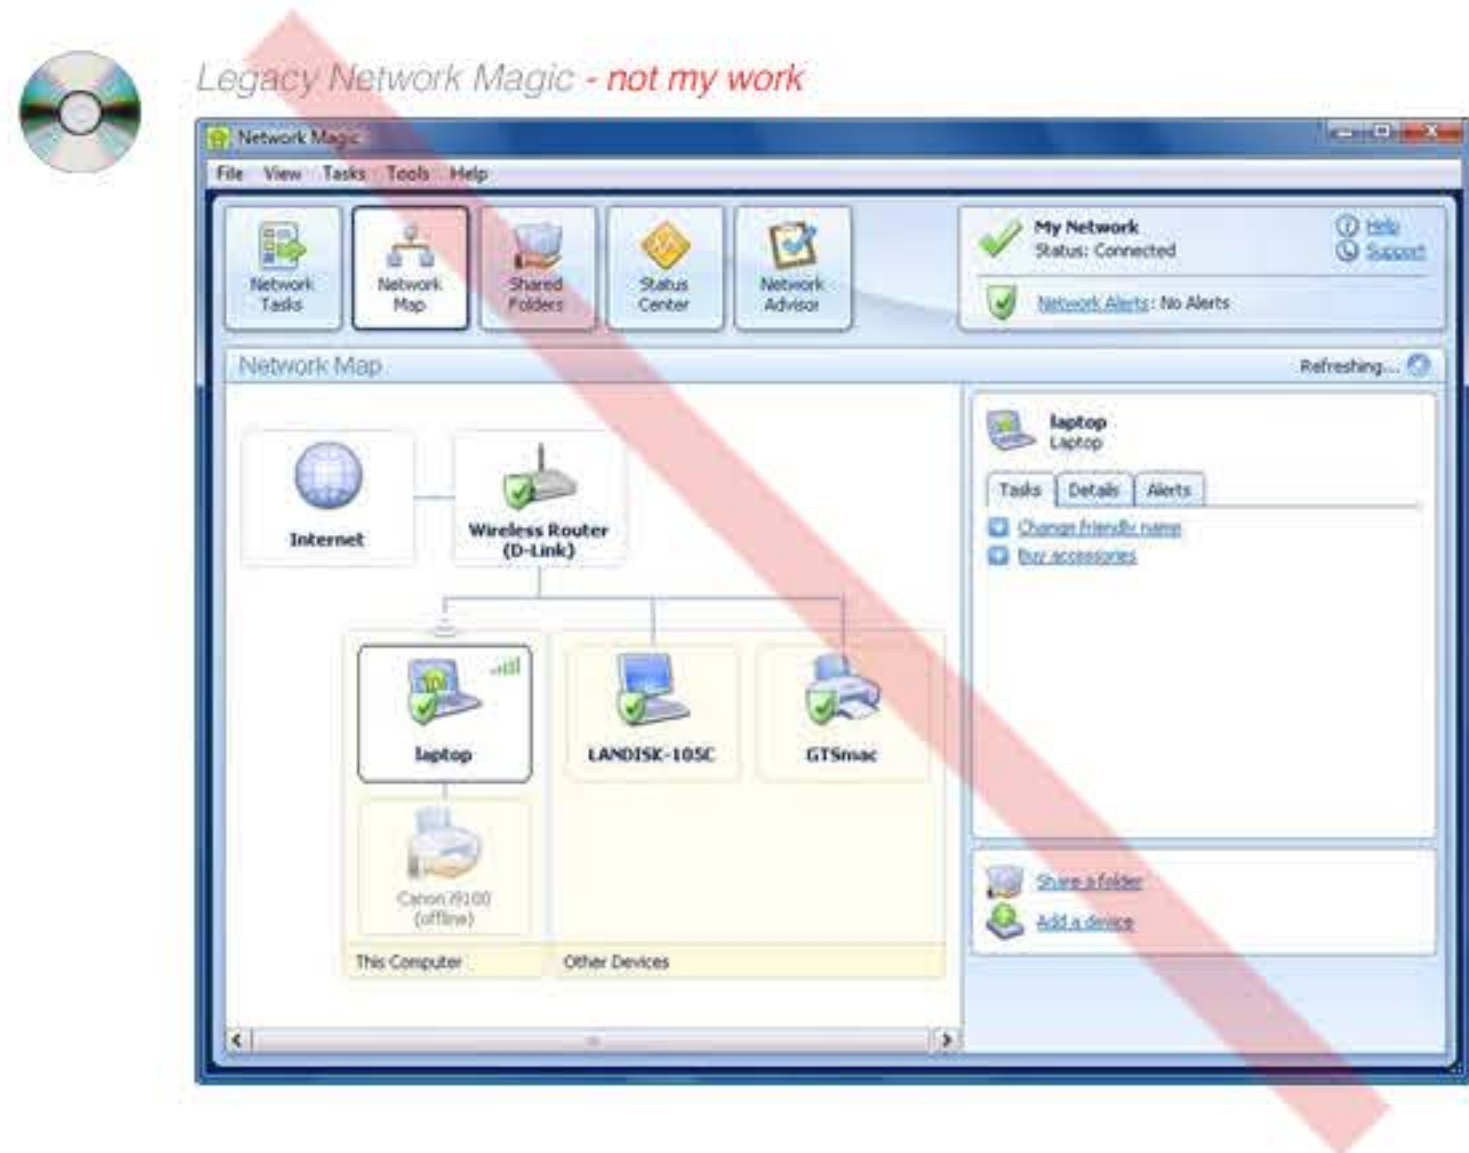

Comparison: On the left, legacy Network Magic and router admin UI, were around before my influence. On the right, Easy Router Setup and Linksys Smart Wi-Fi with my design influence.

Legacy Linksys Router Management UI: CD-based setup, router management through router's IP address - *not my work*

Linksys Smart Wi-Fi: Browser based router setup, browser based router and network management tool

Legacy Network Magic: CD-based setup, client install - *not my work*

Task-centric UI evolution - Network Magic 3.8 - 5.0, Cisco Connect, Lego, Linksys Smart Wi-Fi

Linksys Smart Wi-Fi Network Map - wrap around functionality

Linksys Smart Wi-Fi Network Map - Add a Device

Linksys Smart Wi-Fi Network Map - Internet Usage / Bandwidth report

Legacy Network Magic - navigation and iconography - *not my work*

Network Magic 5.0 - navigation and iconography

Cisco Connect - iconography

Project Lego - navigation and iconography

Linksys Smart Wi-Fi navigation and iconography