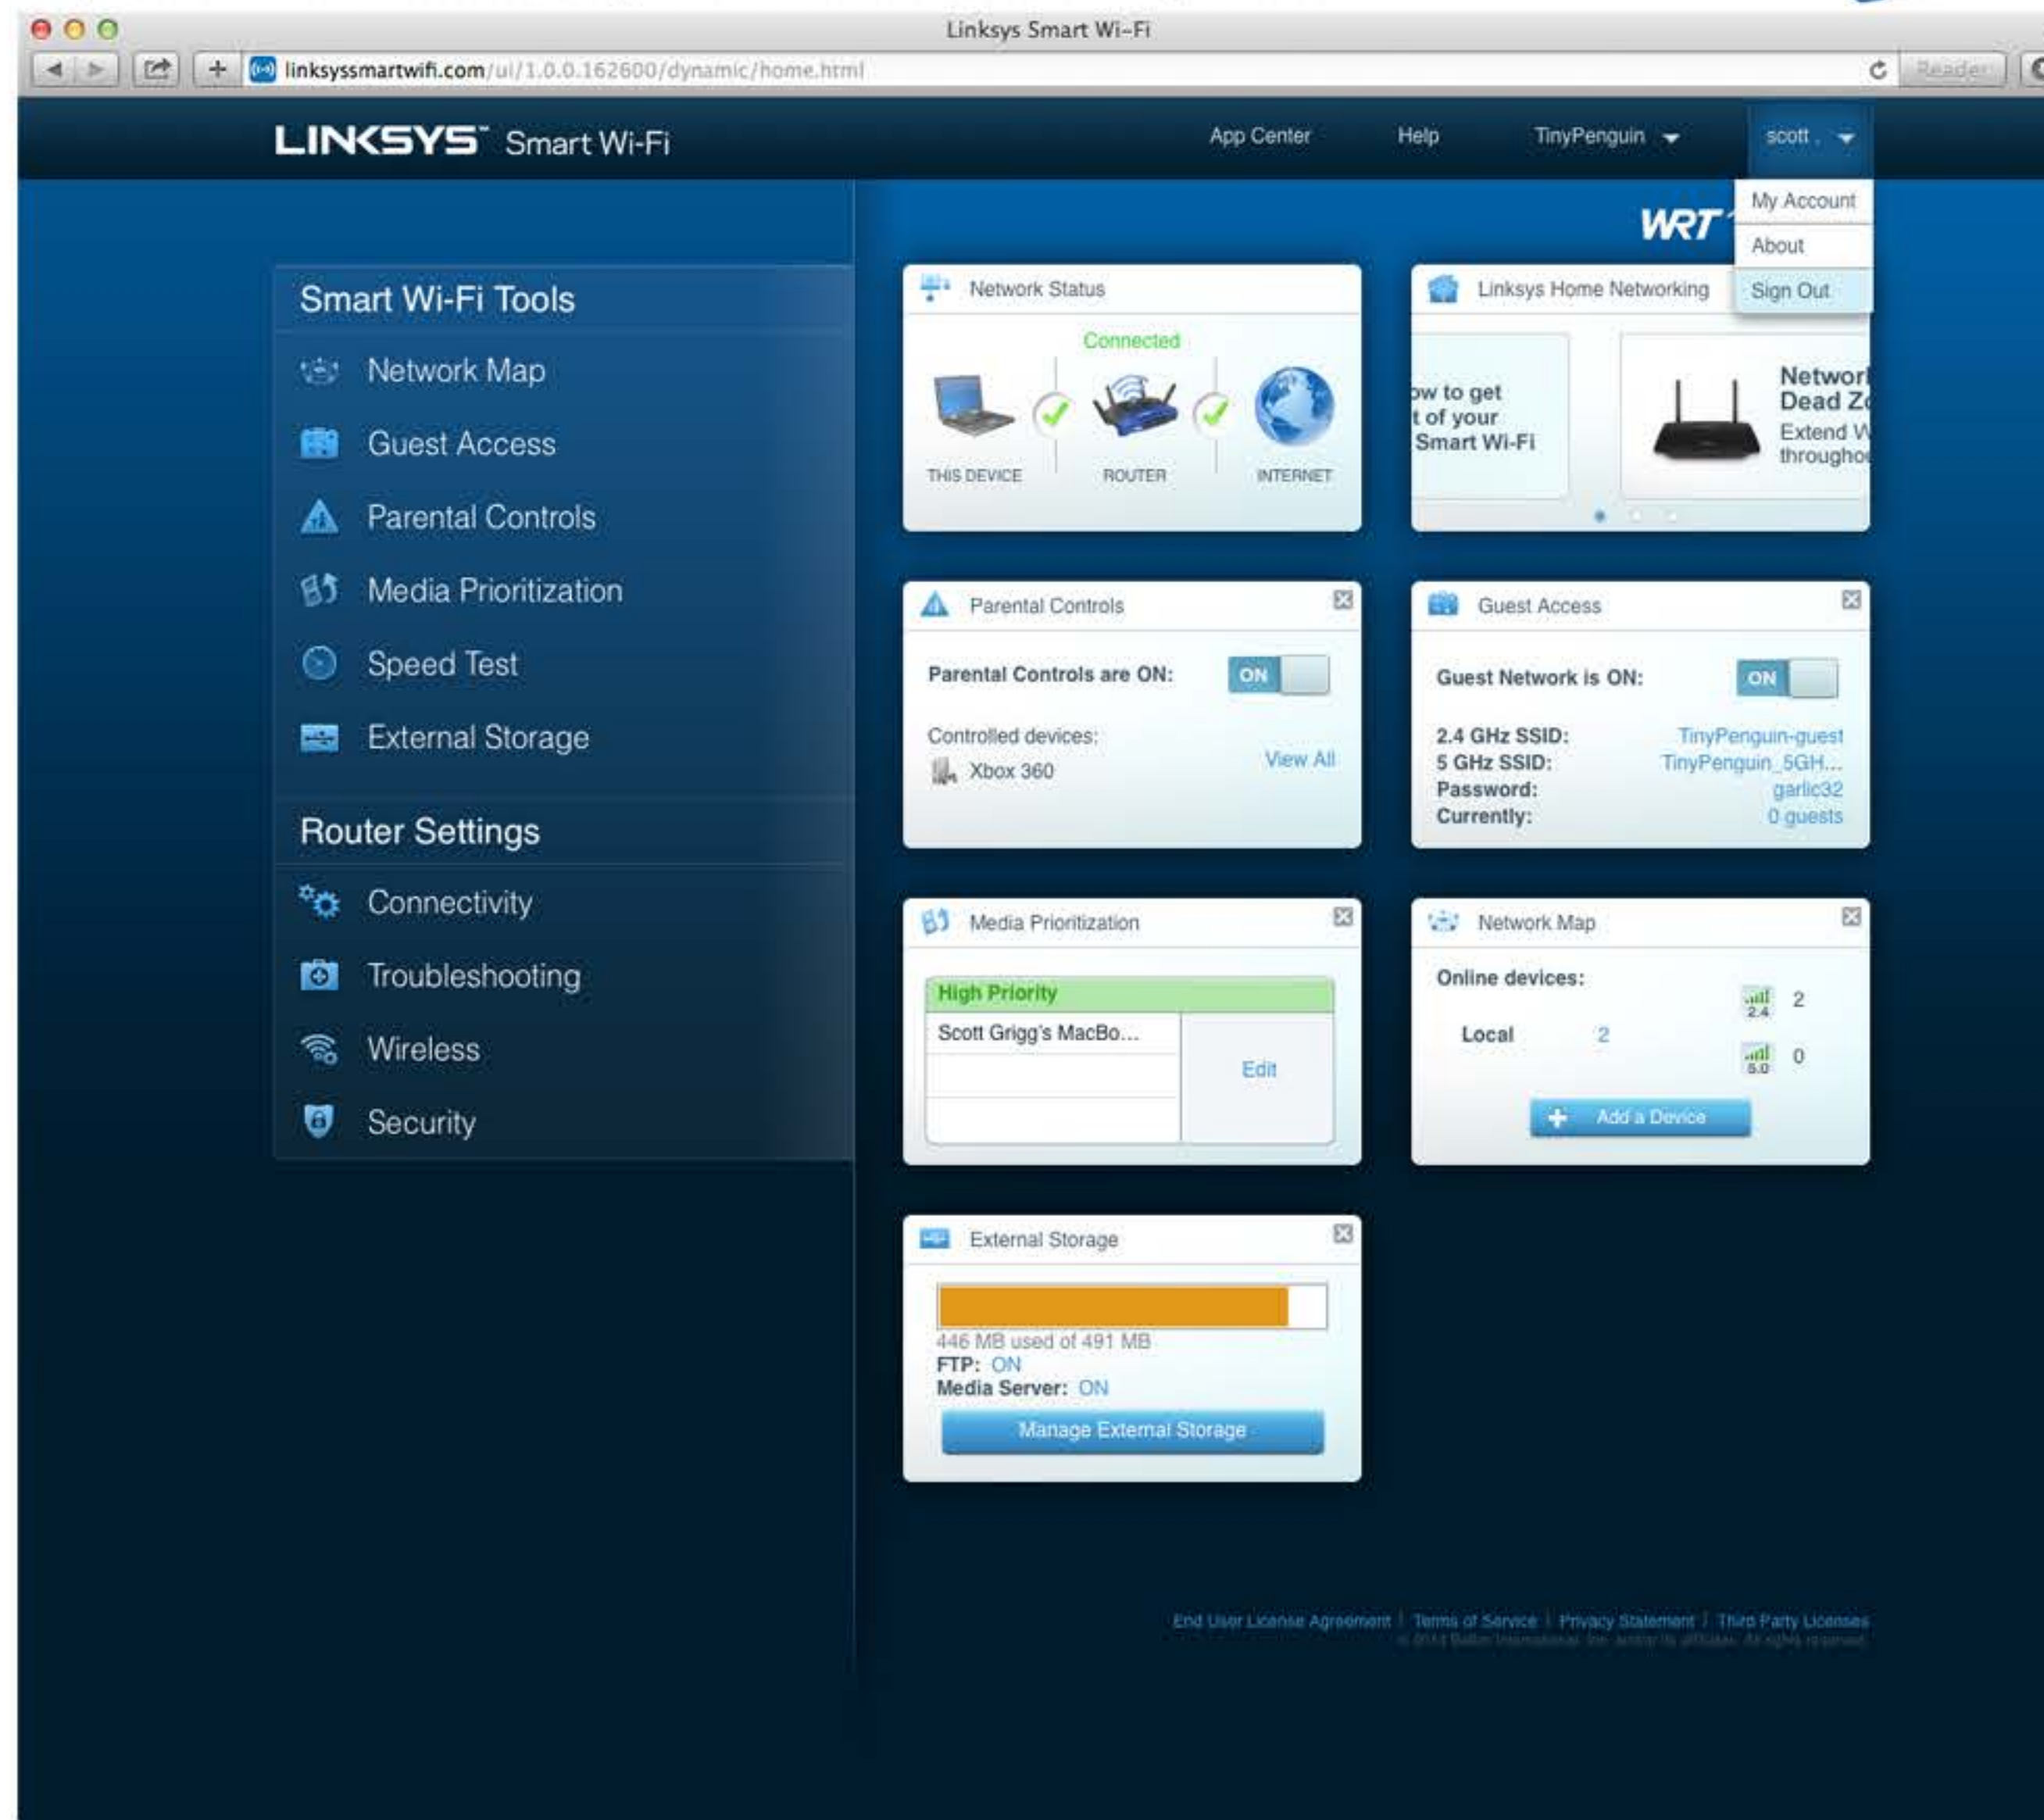

Comparison: On the left, legacy Network Magic and router admin UI, were around before my influence. On the right, Easy Router Setup and Linksys Smart Wi-Fi with my design influence.

Legacy Linksys Router Management UI: CD-based setup, router management through router's IP address - *not my work*

Linksys Smart Wi-Fi: Browser based router setup, browser based router and network management tool

Legacy Network Magic: CD-based setup, client install - *not my work*

Task-centric UI evolution - Network Magic 3.8 - 5.0, Cisco Connect, Lego, Linksys Smart Wi-Fi

Linksys Smart Wi-Fi Network Map - wrap around functionality

Linksys Smart Wi-Fi Network Map - Add a Device

Linksys Smart Wi-Fi Network Map - Internet Usage / Bandwidth report

Legacy Network Magic - navigation and iconography - *not my work*

Network Magic 5.0 - navigation and iconography

Cisco Connect - iconography

Project Lego - navigation and iconography

Linksys Smart Wi-Fi navigation and iconography