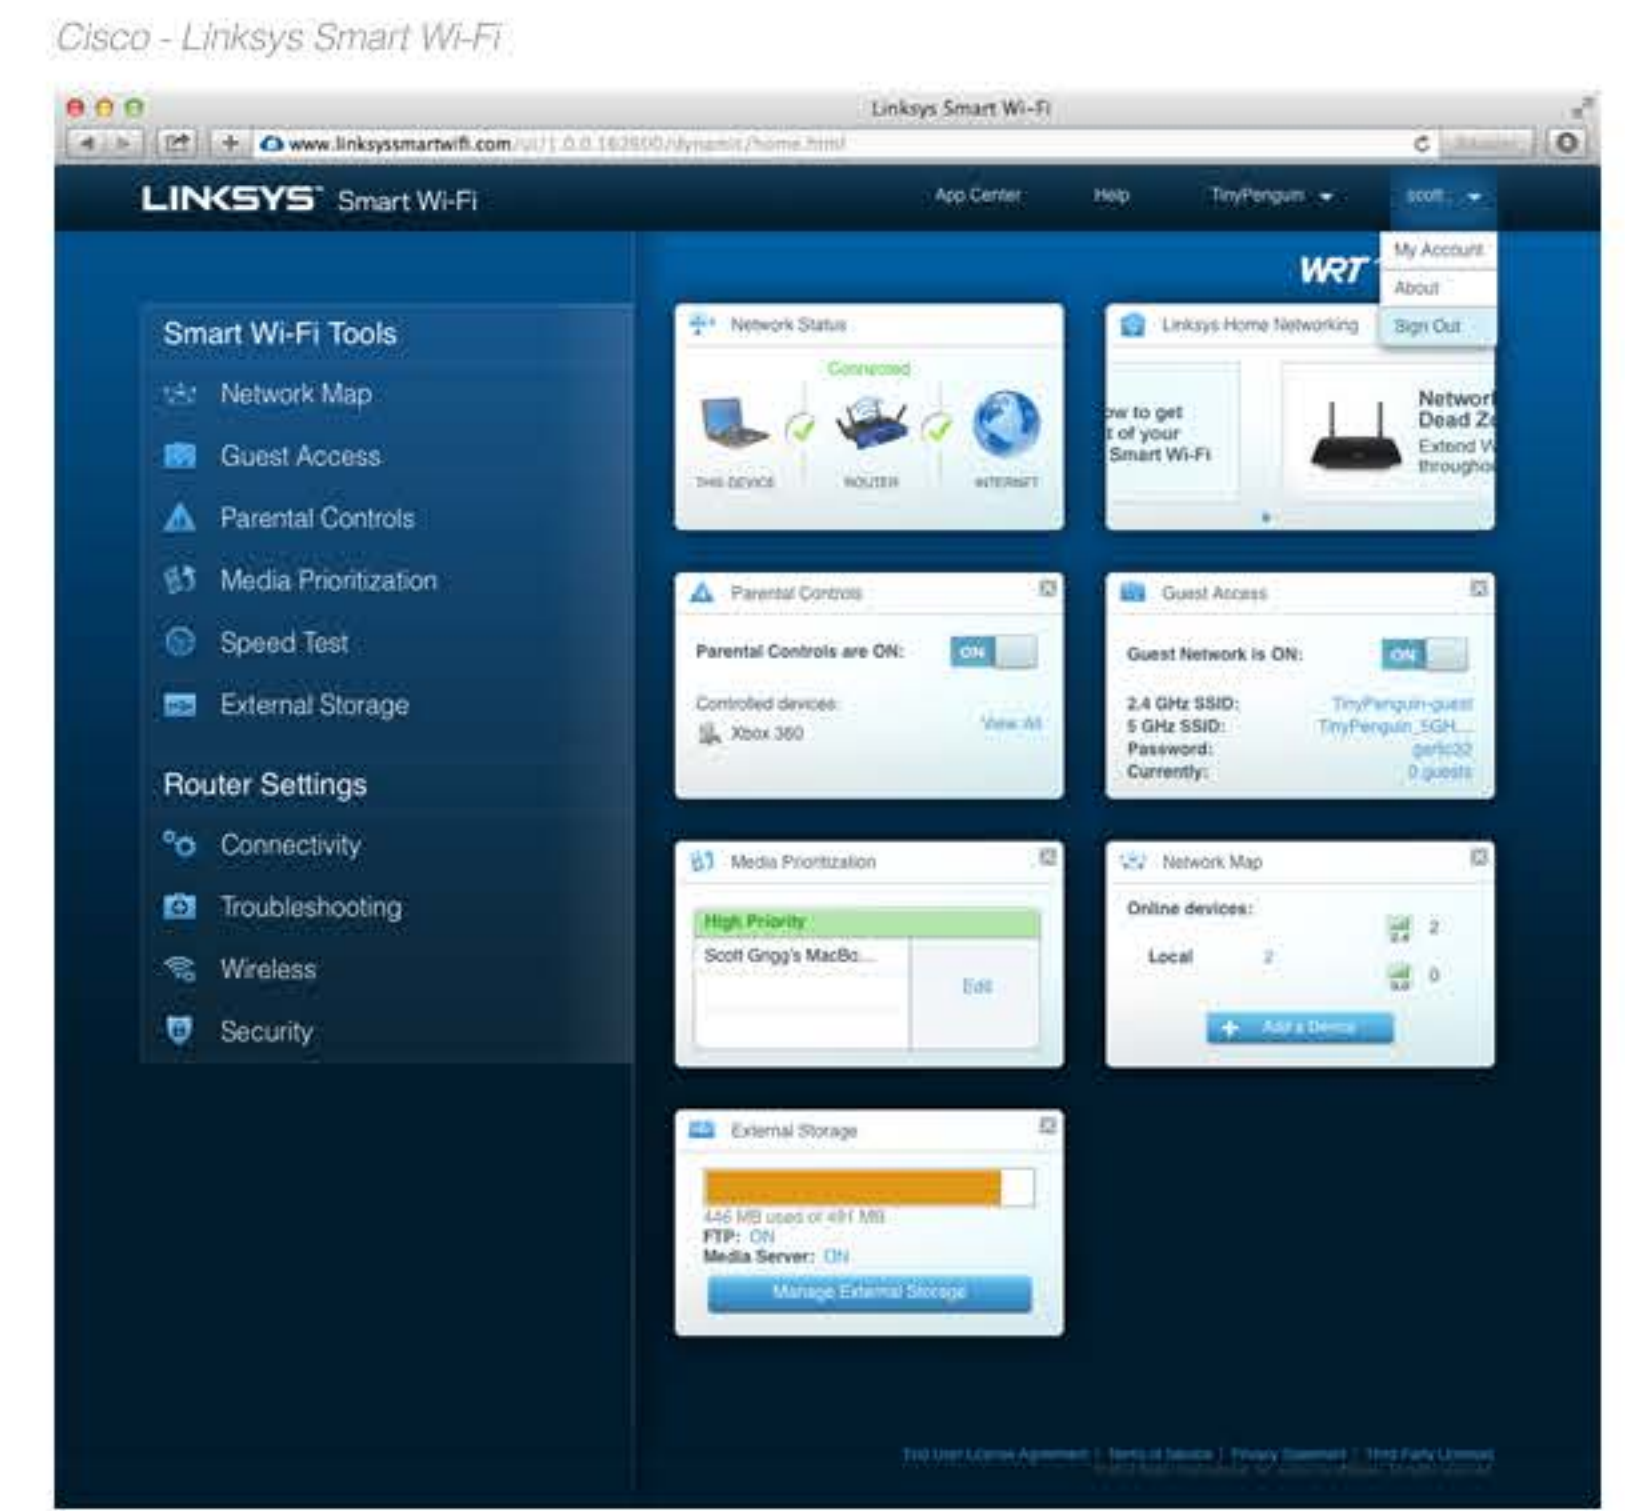

Comparison: On the left, legacy Network Magic and router admin UI, were around before my influence. On the right, Easy Router Setup and Linksys Smart Wi-Fi with my design influence.

Legacy Linksys Router Management UI: CD-based setup, router management through router's IP address - *not my work*

Linksys Smart Wi-Fi: Browser based router setup, browser based router and network management tool

Legacy Network Magic: CD-based setup, client install - *not my work*

Task-centric UI evolution - Network Magic 3.8 - 5.0, Cisco Connect, Lego, Linksys Smart Wi-Fi

Linksys Smart Wi-Fi Network Map - wrap around functionality

Linksys Smart Wi-Fi Network Map - Add a Device

Linksys Smart Wi-Fi Network Map - Internet Usage / Bandwidth report

Legacy Network Magic - navigation and iconography - *not my work*

Network Magic 5.0 - navigation and iconography

Cisco Connect - iconography

Project Lego - navigation and iconography

Linksys Smart Wi-Fi navigation and iconography