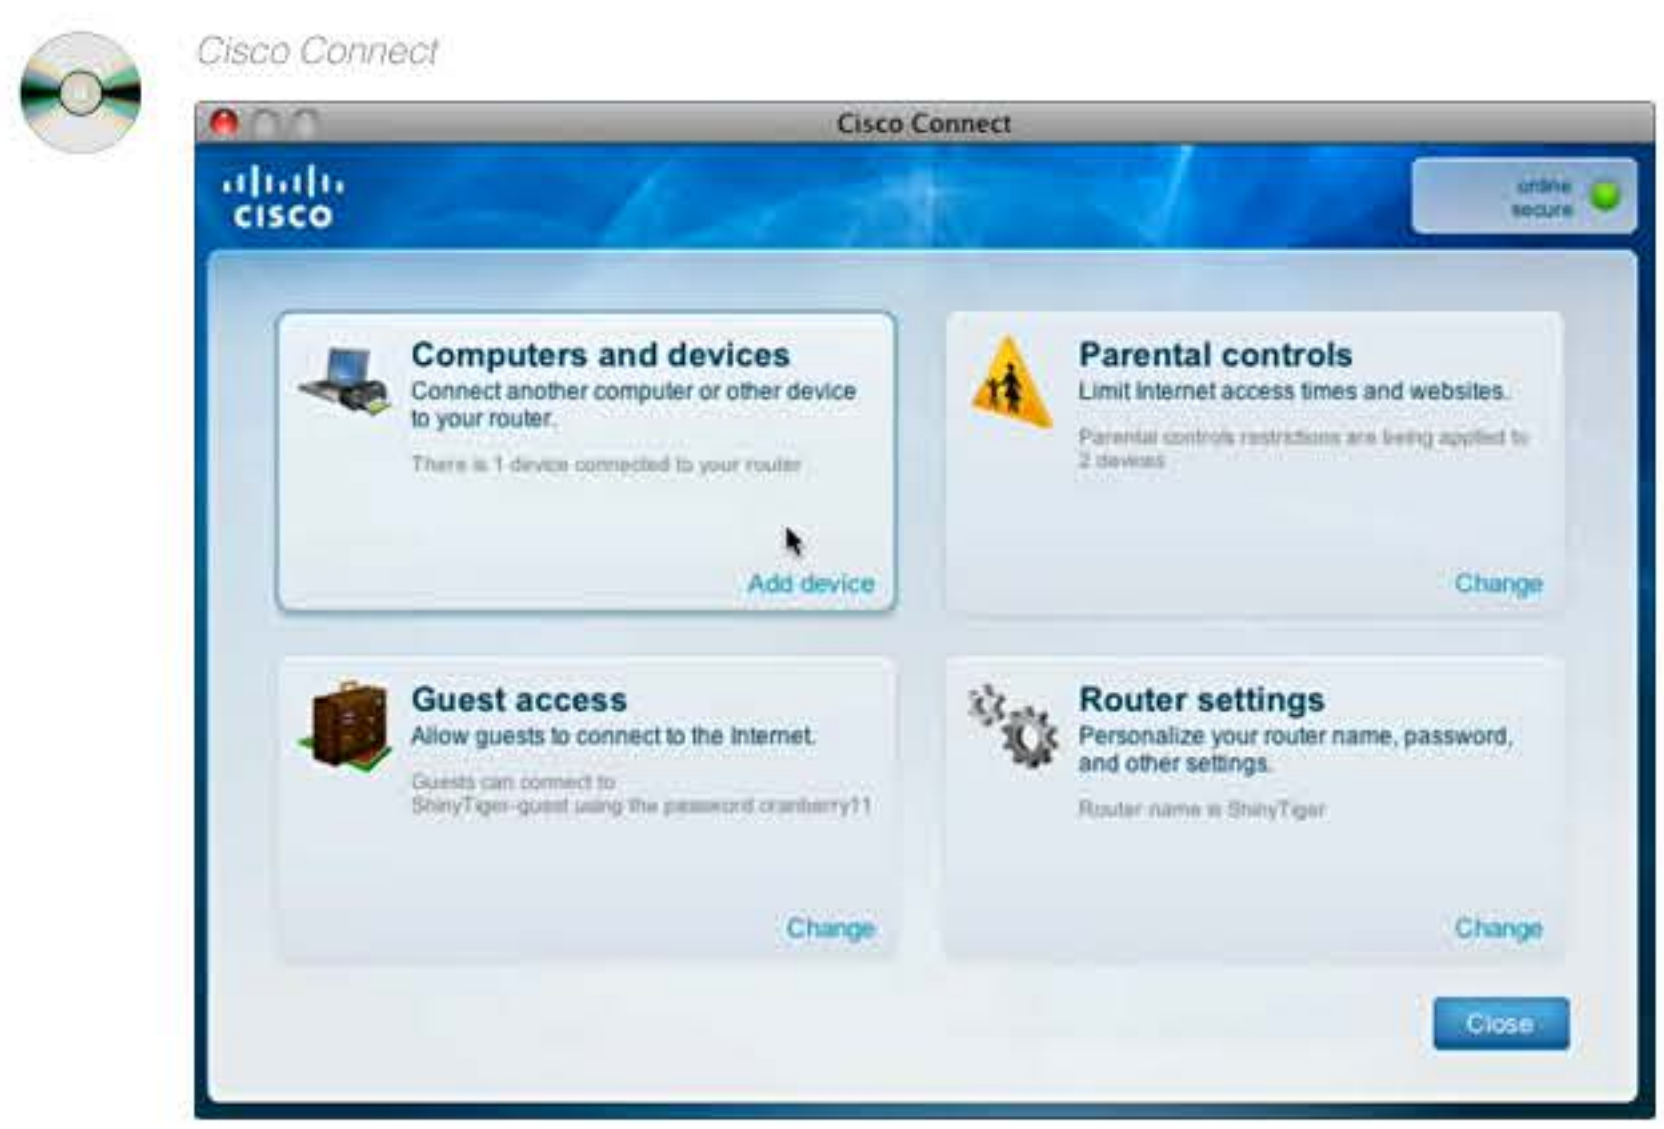

Comparison: On the left, legacy Network Magic and router admin UI, were around before my influence. On the right, Easy Router Setup and Linksys Smart Wi-Fi with my design influence.

Legacy Linksys Router Management UI: CD-based setup, router management through router's IP address - *not my work*

Linksys Smart Wi-Fi: Browser based router setup, browser based router and network management tool

Legacy Network Magic: CD-based setup, client install - *not my work*

Task-centric UI evolution - Network Magic 3.8 - 5.0, Cisco Connect, Lego, Linksys Smart Wi-Fi

Linksys Smart Wi-Fi Network Map - wrap around functionality

Linksys Smart Wi-Fi Network Map - Add a Device

Linksys Smart Wi-Fi Network Map - Internet Usage / Bandwidth report

Legacy Network Magic - navigation and iconography - *not my work*