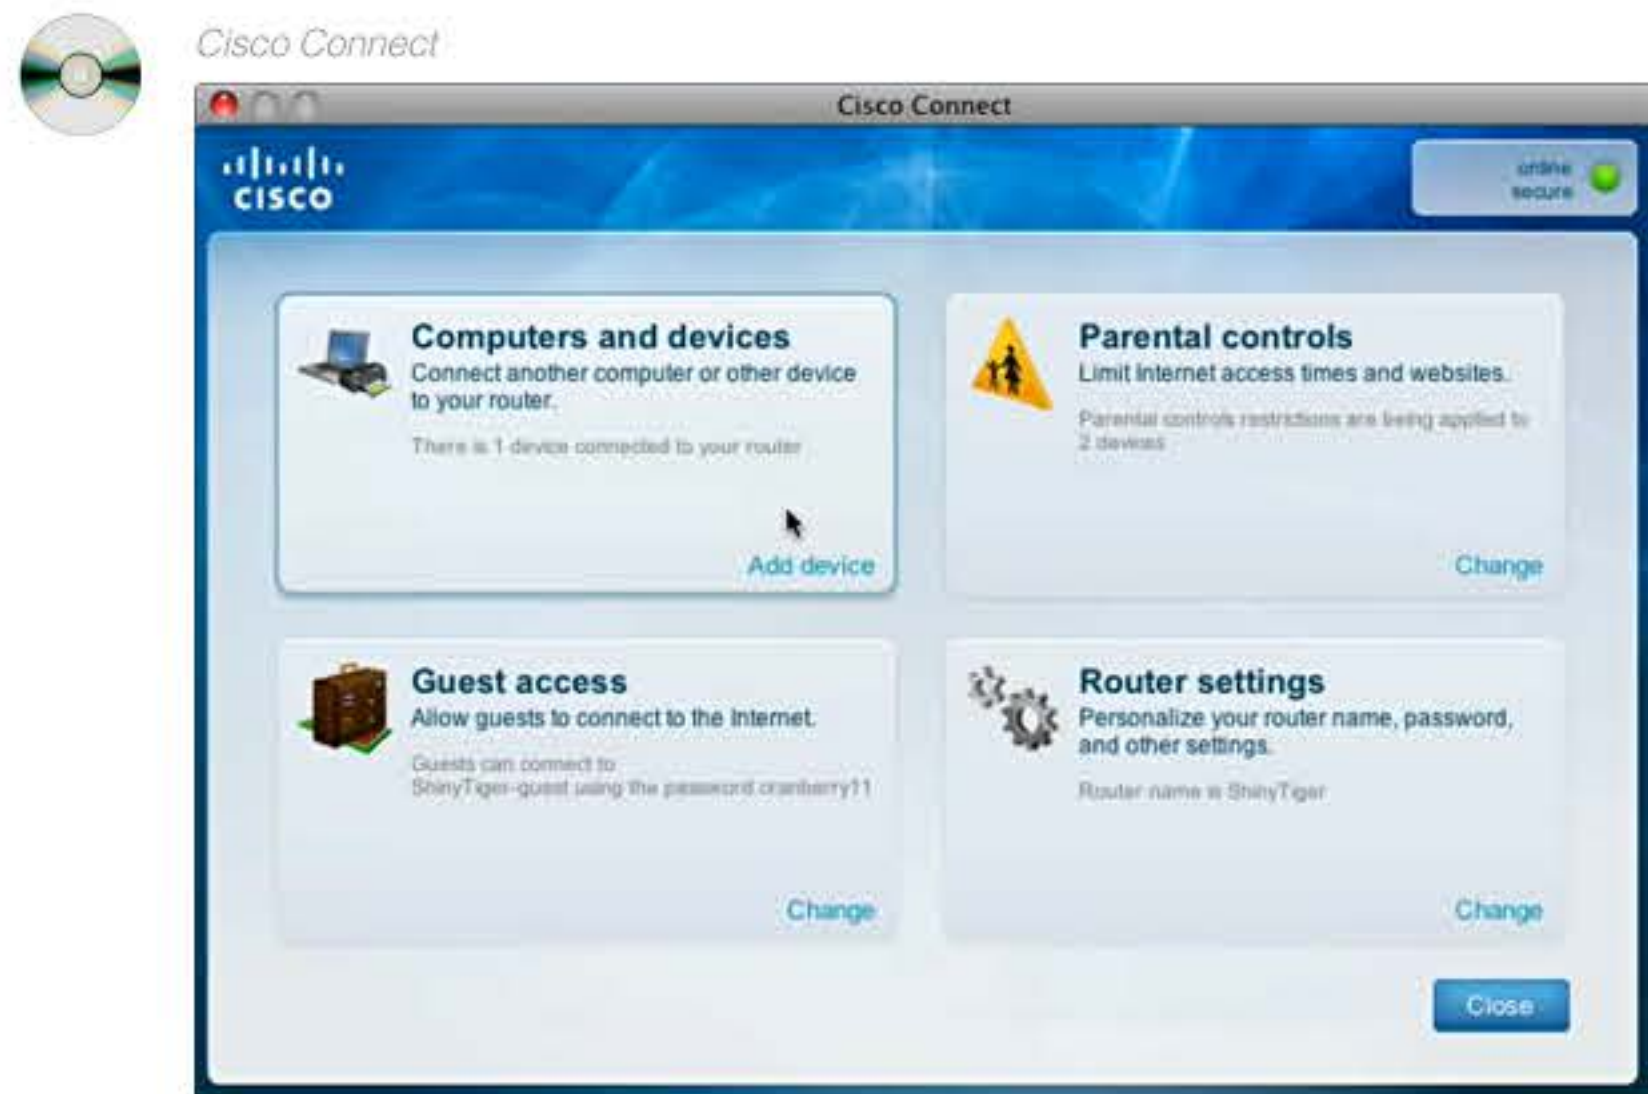

Comparison: On the left, legacy Network Magic and router admin UI, were around before my influence. On the right, Easy Router Setup and Linksys Smart Wi-Fi with my design influence.

Legacy Linksys Router Management UI: CD-based setup, router management through router's IP address - *not my work*

Linksys Smart Wi-Fi: Browser based router setup, browser based router and network management tool

Legacy Network Magic: CD-based setup, client install - *not my work*

Task-centric UI evolution - Network Magic 3.8 - 5.0, Cisco Connect, Lego, Linksys Smart Wi-Fi

Linksys Smart Wi-Fi Network Map - wrap around functionality

Linksys Smart Wi-Fi Network Map - Add a Device

Linksys Smart Wi-Fi Network Map - Internet Usage / Bandwidth report

Legacy Network Magic - navigation and iconography - *not my work*

Network Magic 5.0 - navigation and iconography

Cisco Connect - iconography

Project Lego - navigation and iconography

Linksys Smart Wi-Fi navigation and iconography