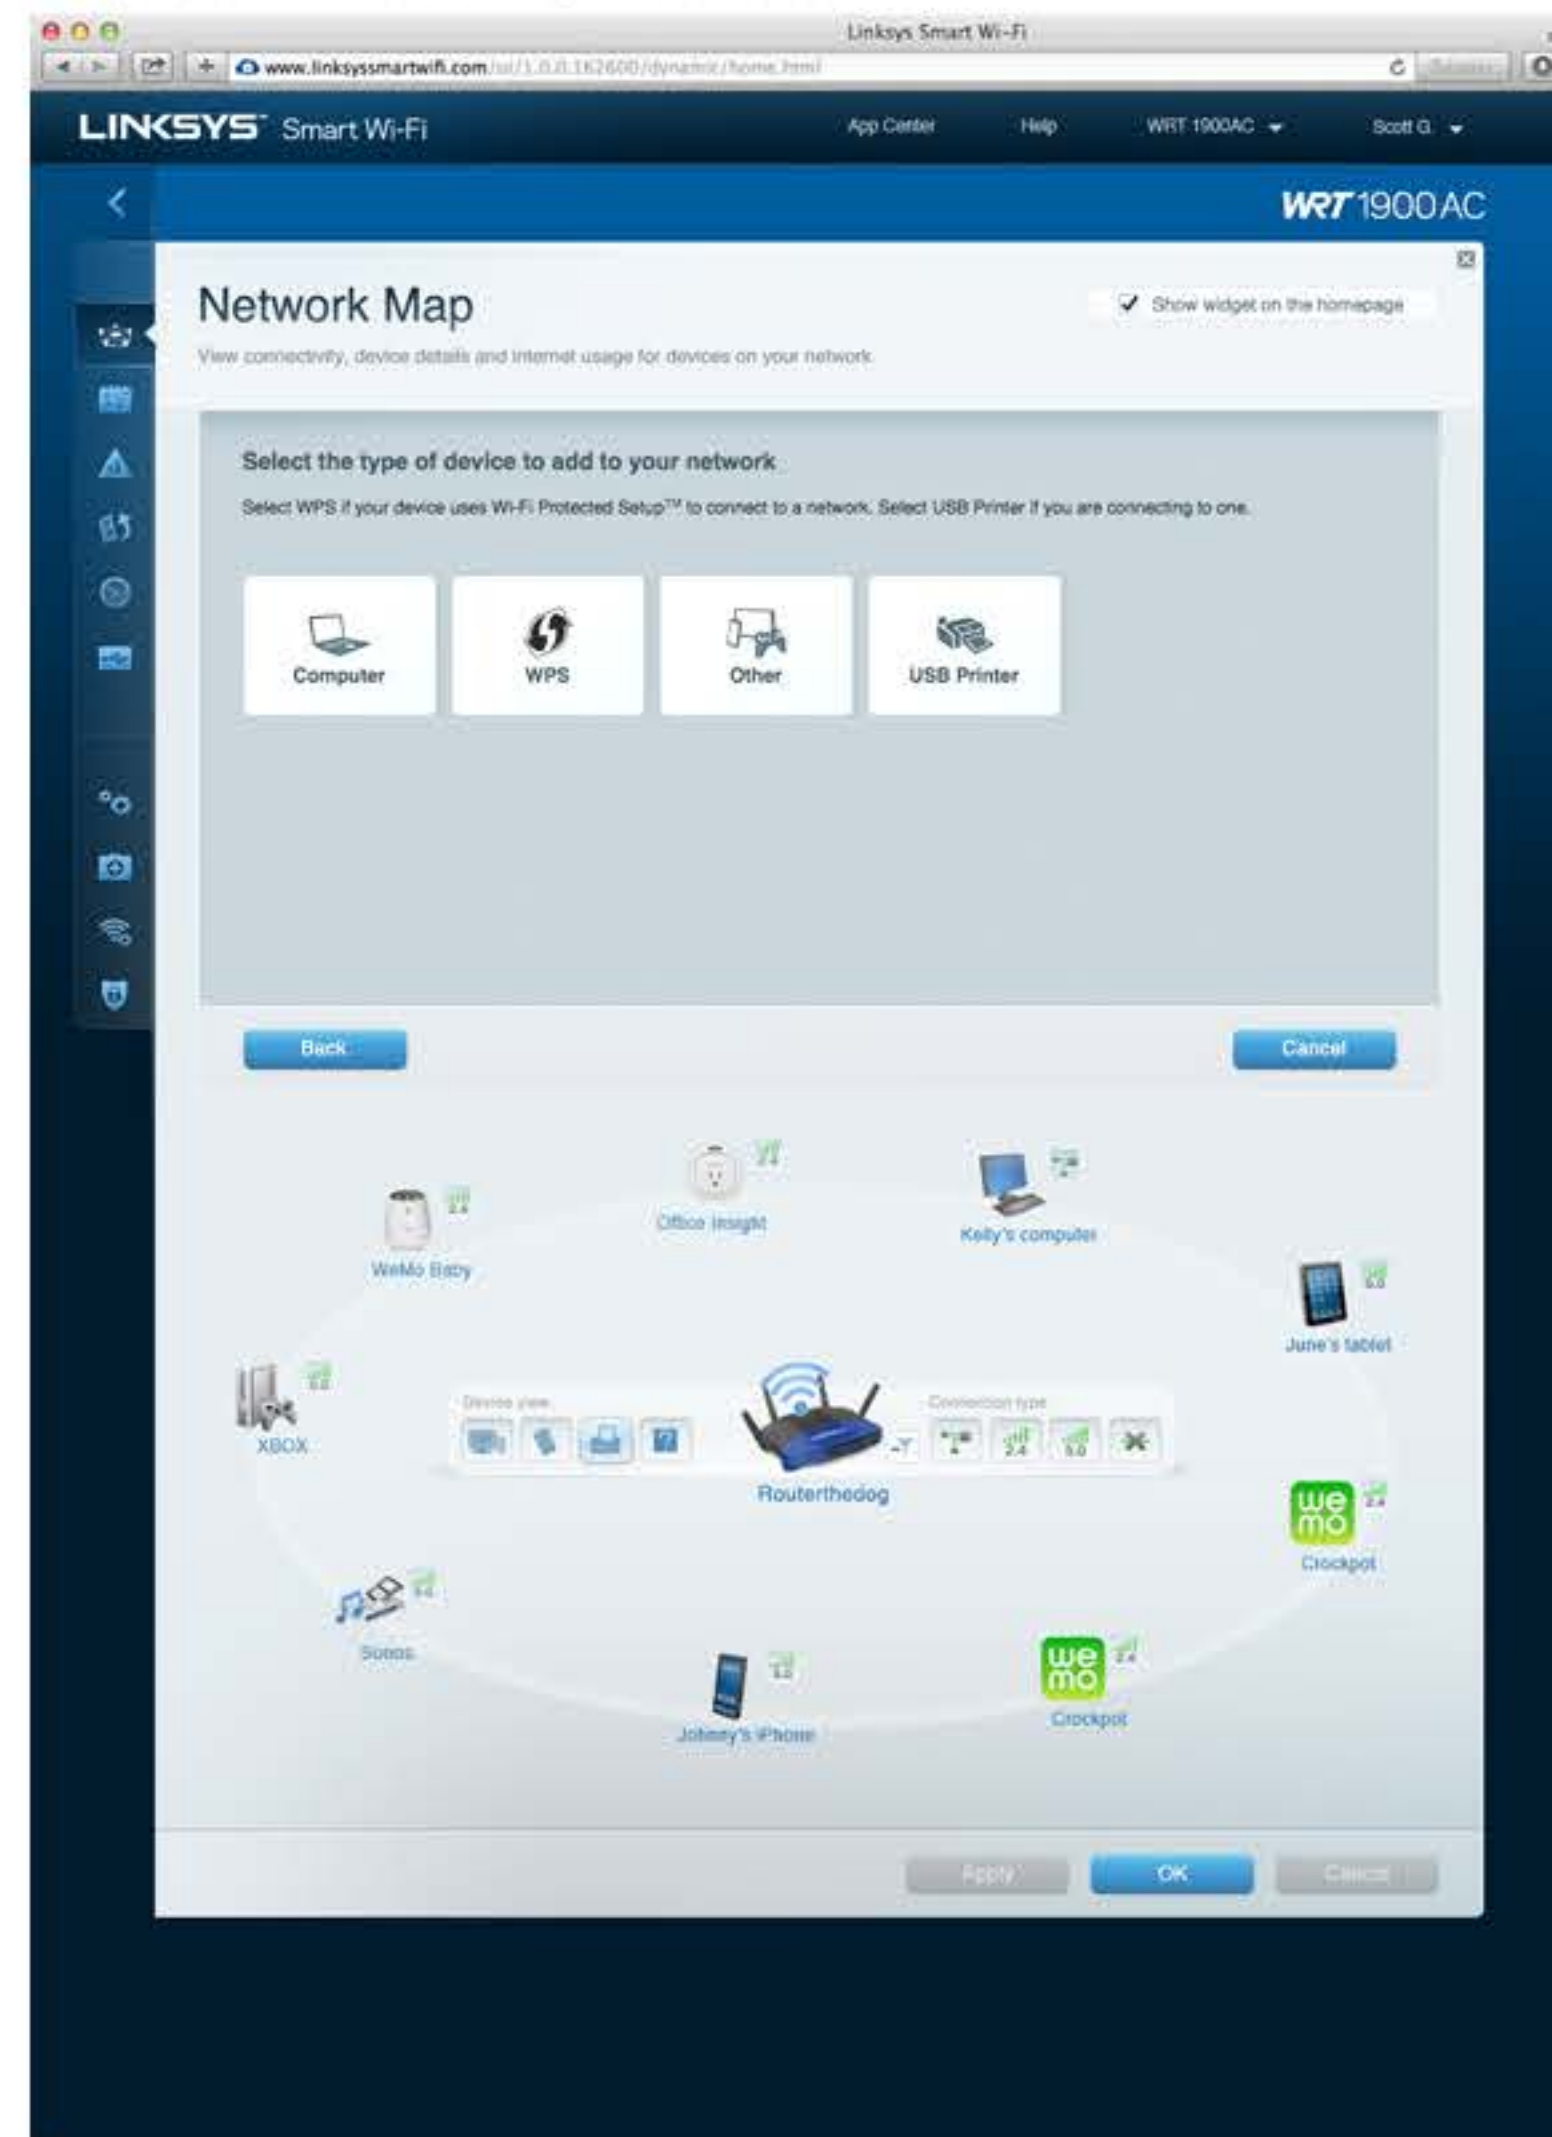

Comparison: On the left, legacy Network Magic and router admin UI, were around before my influence. On the right, Easy Router Setup and Linksys Smart Wi-Fi with my design influence.

Legacy Linksys Router Management UI: CD-based setup, router management through router's IP address - *not my work*

Linksys Smart Wi-Fi: Browser based router setup, browser based router and network management tool

Legacy Network Magic: CD-based setup, client install - *not my work*

Task-centric UI evolution - Network Magic 3.8 - 5.0, Cisco Connect, Lego, Linksys Smart Wi-Fi

Linksys Smart Wi-Fi Network Map - wrap around functionality

Linksys Smart Wi-Fi Network Map - Add a Device

Linksys Smart Wi-Fi Network Map - Internet Usage / Bandwidth report

Legacy Network Magic - navigation and iconography - *not my work*

Network Magic 5.0 - navigation and iconography

Cisco Connect - iconography

Project Lego - navigation and iconography

Linksys Smart Wi-Fi navigation and iconography