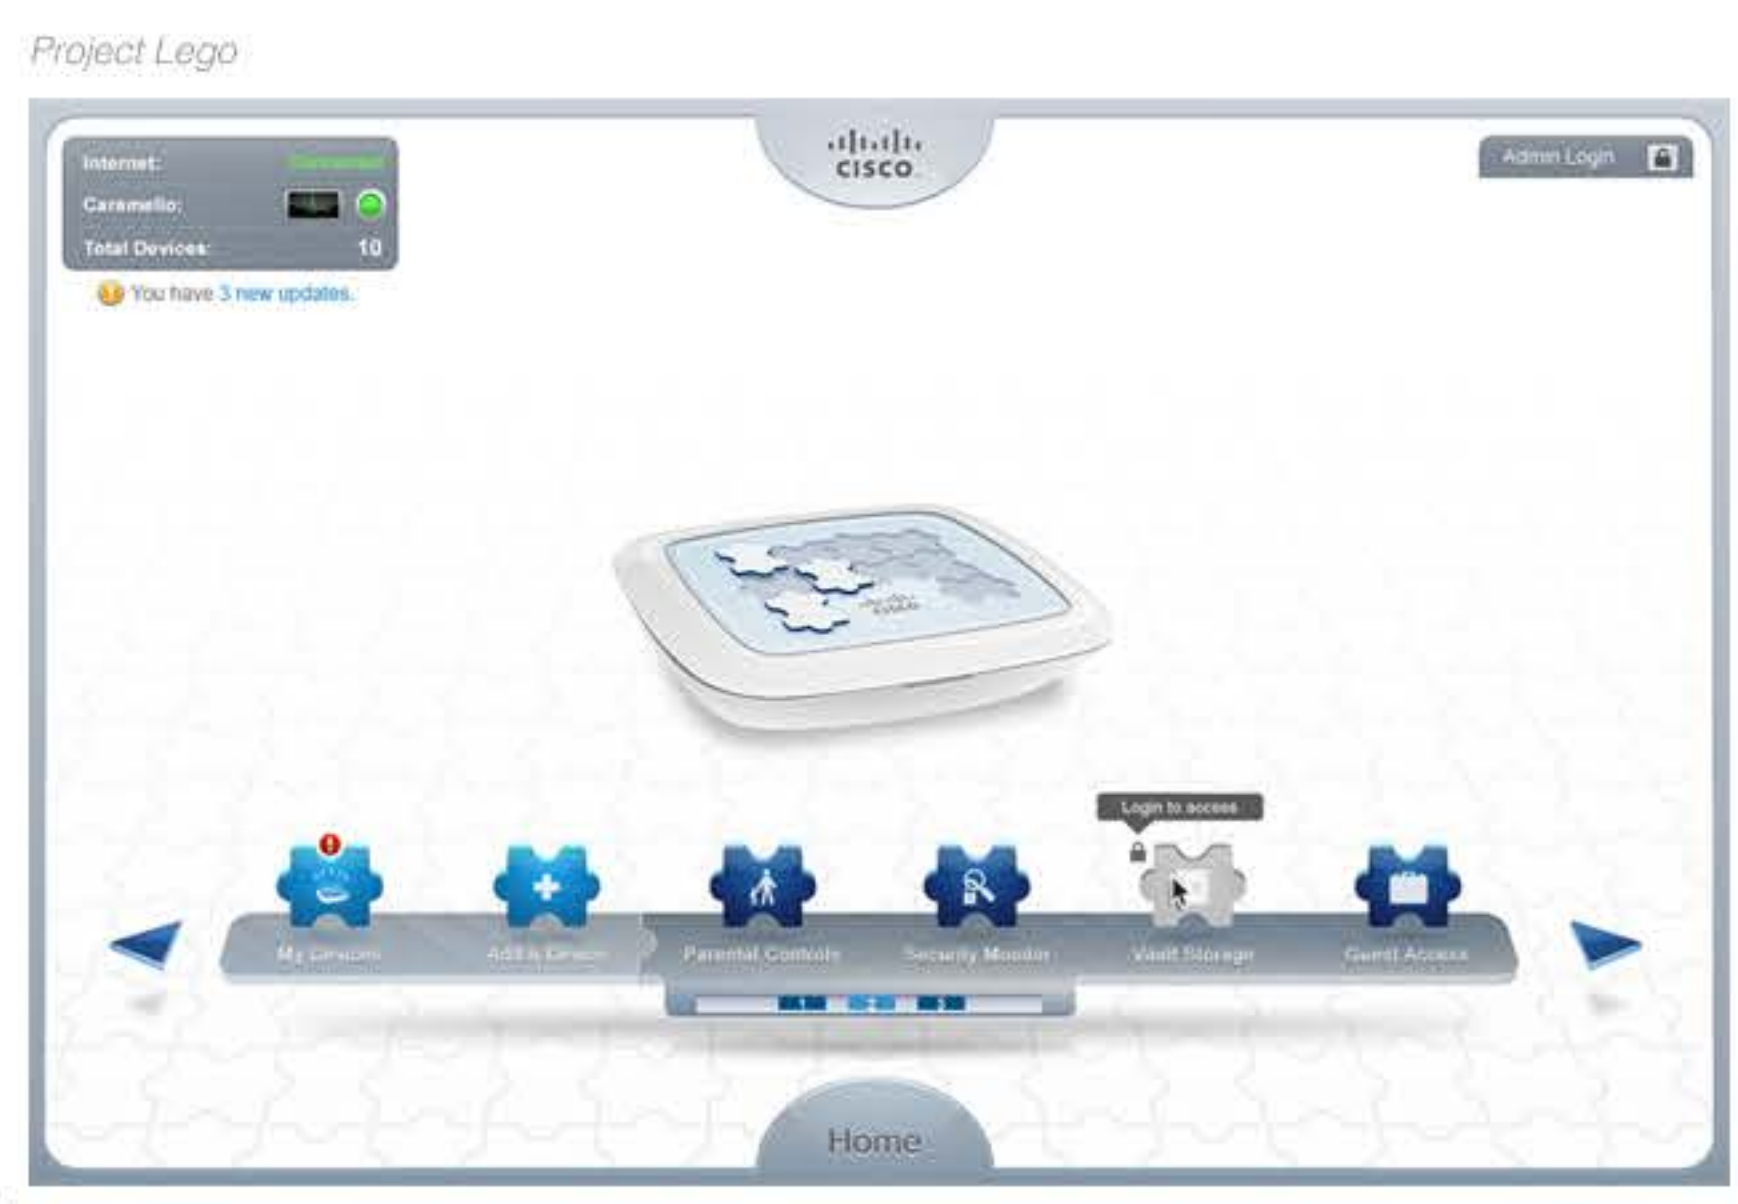

Comparison: On the left, legacy Network Magic and router admin UI, were around before my influence. On the right, Easy Router Setup and Linksys Smart Wi-Fi with my design influence.

Legacy Linksys Router Management UI: CD-based setup, router management through router's IP address - *not my work*

Linksys Smart Wi-Fi: Browser based router setup, browser based router and network management tool

Legacy Network Magic: CD-based setup, client install - *not my work*

Task-centric UI evolution - Network Magic 3.8 - 5.0, Cisco Connect, Lego, Linksys Smart Wi-Fi

Linksys Smart Wi-Fi Network Map - wrap around functionality

Linksys Smart Wi-Fi Network Map - Add a Device

Linksys Smart Wi-Fi Network Map - Internet Usage / Bandwidth report

Legacy Network Magic - navigation and iconography - *not my work*

Network Magic 5.0 - navigation and iconography

Cisco Connect - iconography

Project Lego - navigation and iconography

Linksys Smart Wi-Fi navigation and iconography